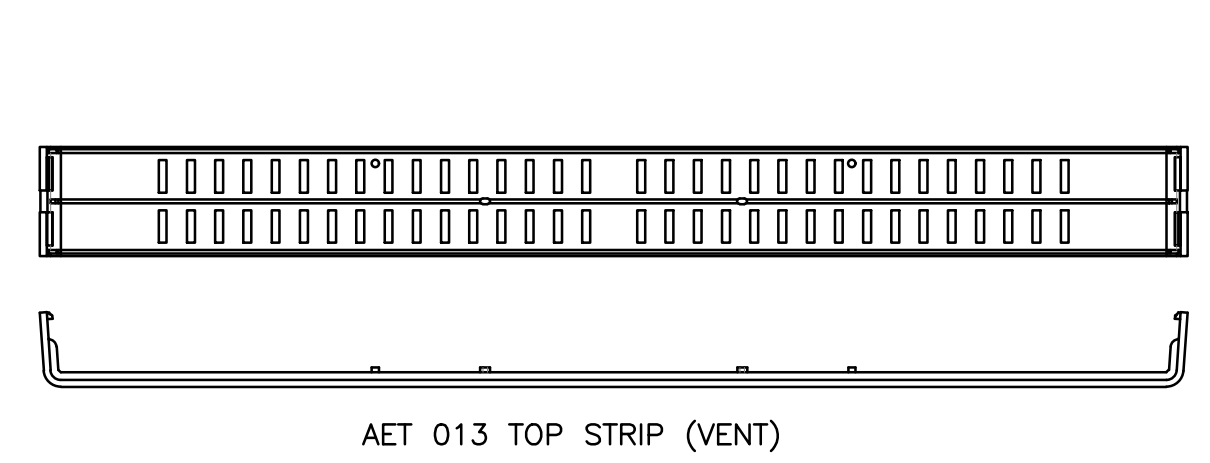

AET 001 SIDE PANEL

AET 003 SIDE PANEL

AET 010 SIDE PANEL

HOLES AVAILABLE IN AET 002, AET 004 AND AET 011

AET 008 TOP STRIP (NON-VENT)

AET 013 TOP STRIP (VENT)

AET 017 BOTTOM STRIP (NON-VENT)

AET 020 BOTTOM STRIP (VENT)

Title		15" WIDE EURO-TECH - MASTER	
DATE	BOX #	15" EURO-TECH	
9/6/2020		R.F.K.	
SCALE	SHEET	REV	
1:2	1 of 1	19.A	