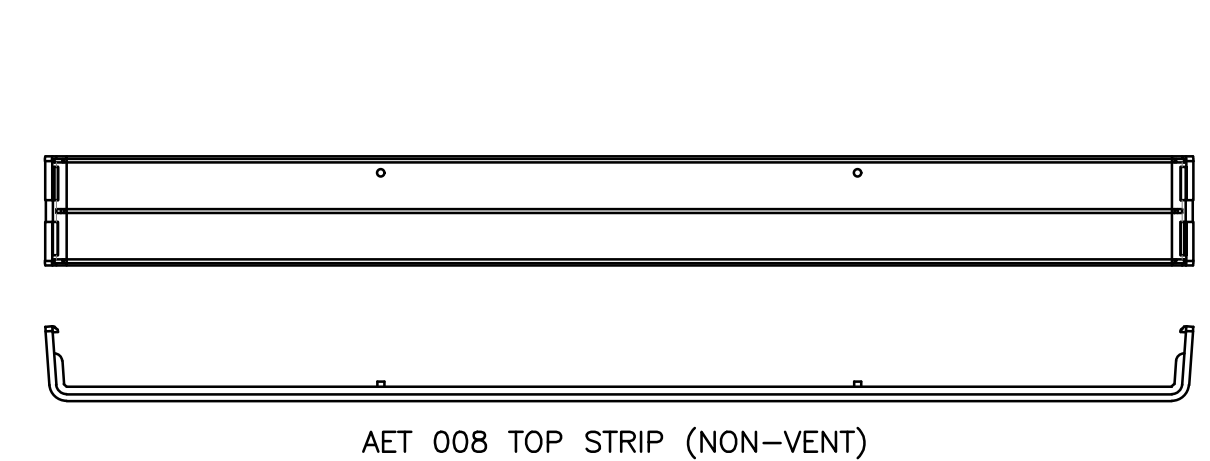

AET 001 SIDE PANEL

AET 003 SIDE PANEL

AET 010 SIDE PANEL

HOLES AVAILABLE IN AET 002, AET 004 AND AET 011

AET 008 TOP STRIP (NON-VENT)

AET 013 TOP STRIP (VENT)

AET 017 BOTTOM STRIP (NON-VENT)

AET 020 BOTTOM STRIP (VENT)

Title		15" WIDE EURO-TECH - MASTER	
DATE	BOX #	15" EURO-TECH	
9/6/2020		R.F.K.	
SCALE	SHEET	REV	
1:2	1 of 1	19.A	