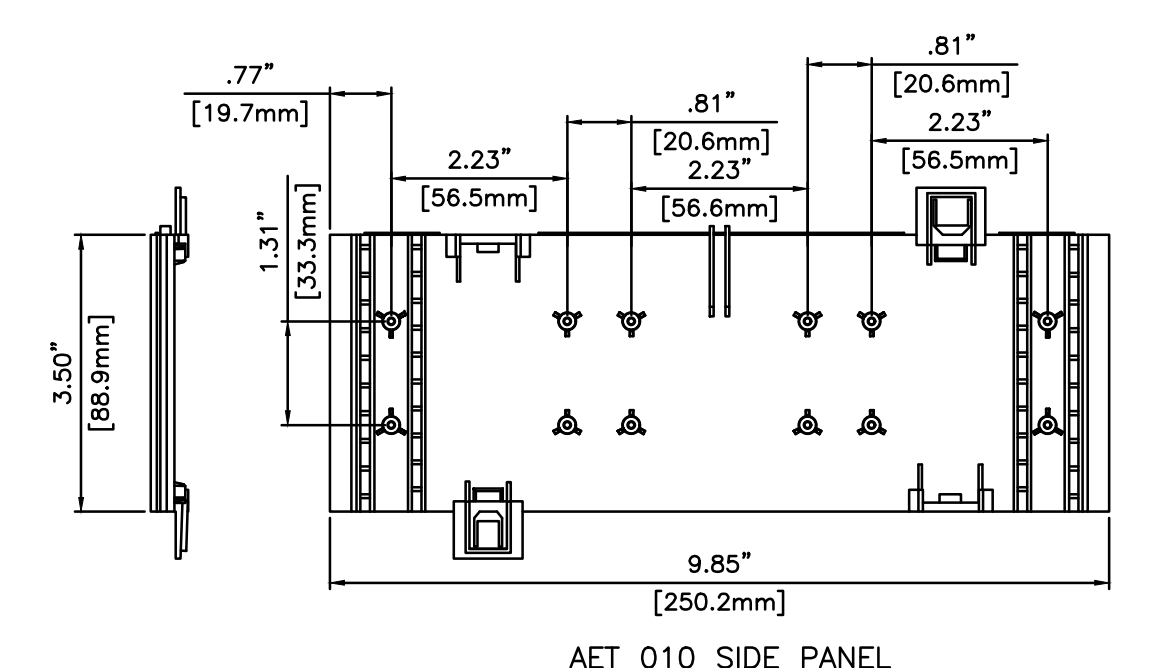

AET 001 SIDE PANEL

AET 003 SIDE PANEL

AET 010 SIDE PANEL

HOLES AVAILABLE IN AET 002, AET 004 AND AET 011

AET 008 TOP STRIP (NON-VENT)

AET 013 TOP STRIP (VENT)

AET 017 BOTTOM STRIP (NON-VENT)

AET 020 BOTTOM STRIP (VENT)

Title		15" WIDE EURO-TECH - MASTER	
DATE	BOX #	15" EURO-TECH	
9/6/2020		R.F.K.	
SCALE	SHEET	REV	
1:2	1 of 1	19.A	