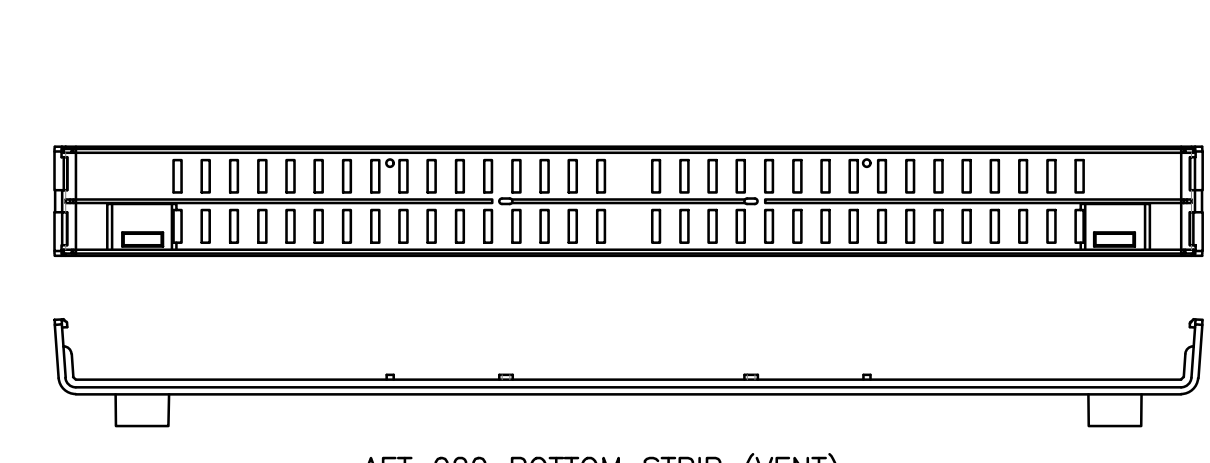

AET 001 SIDE PANEL

AET 003 SIDE PANEL

AET 010 SIDE PANEL

HOLES AVAILABLE IN AET 002, AET 004 AND AET 011

AET 008 TOP STRIP (NON-VENT)

AET 013 TOP STRIP (VENT)

AET 017 BOTTOM STRIP (NON-VENT)

AET 020 BOTTOM STRIP (VENT)

Title		15" WIDE EURO-TECH - MASTER	
DATE	BOX #	15" EURO-TECH	
9/6/2020		R.F.K.	
SCALE	SHEET	REV	
1:2	1 of 1	19.A	