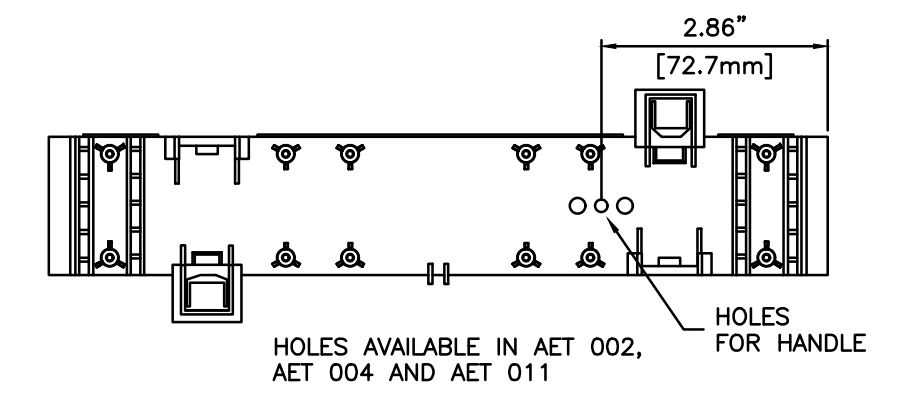

AET 001 SIDE PANEL

AET 003 SIDE PANEL

AET 010 SIDE PANEL

HOLES AVAILABLE IN AET 002, AET 004 AND AET 011

AET 008 TOP STRIP (NON-VENT)

AET 013 TOP STRIP (VENT)

AET 017 BOTTOM STRIP (NON-VENT)

AET 020 BOTTOM STRIP (VENT)

Title		15" WIDE EURO-TECH - MASTER	
DATE	BOX #	15" EURO-TECH	
9/6/2020		R.F.K.	
SCALE	SHEET	REV	
1:2	1 of 1	19.A	