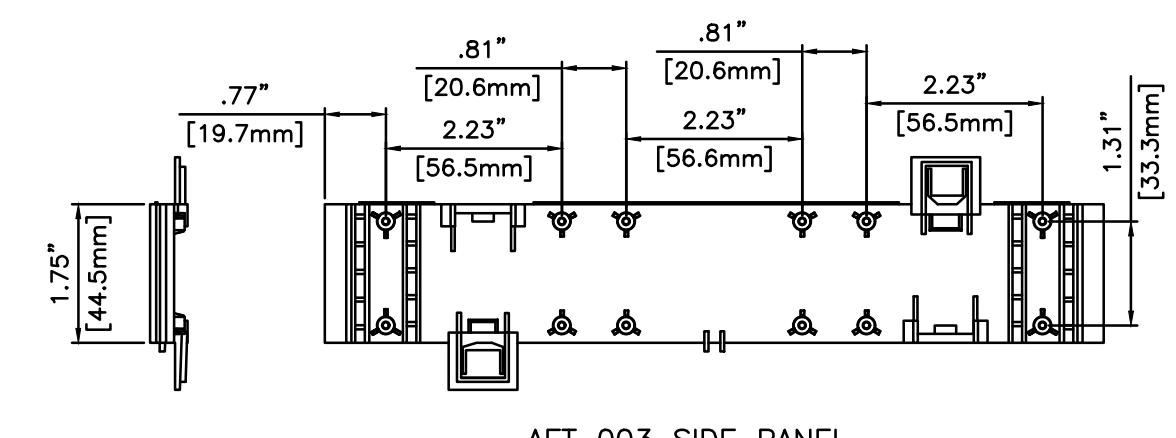

AET 001 SIDE PANEL

AET 003 SIDE PANEL

AET 010 SIDE PANEL

HOLES AVAILABLE IN AET 002, AET 004 AND AET 011

AET 008 TOP STRIP (NON-VENT)

AET 013 TOP STRIP (VENT)

AET 017 BOTTOM STRIP (NON-VENT)

AET 020 BOTTOM STRIP (VENT)

Title		15" WIDE EURO-TECH - MASTER	
DATE	BOX #	15" EURO-TECH	
9/6/2020		R.F.K.	
SCALE	SHEET	REV	
1:2	1 of 1	19.A	