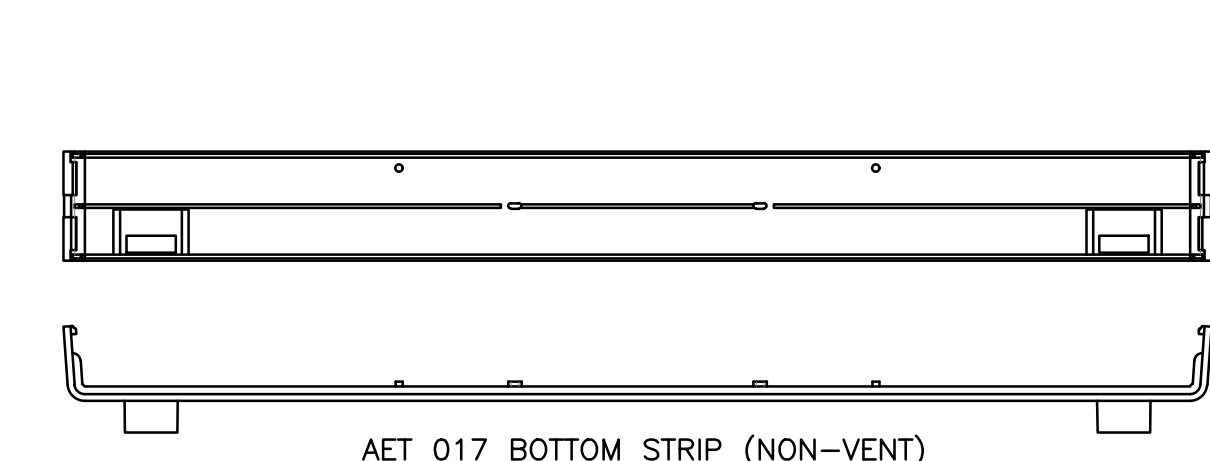

AET 001 SIDE PANEL

AET 003 SIDE PANEL

AET 010 SIDE PANEL

HOLES AVAILABLE IN AET 002, AET 004 AND AET 011

AET 008 TOP STRIP (NON-VENT)

AET 013 TOP STRIP (VENT)

AET 017 BOTTOM STRIP (NON-VENT)

AET 020 BOTTOM STRIP (VENT)

Title		15" WIDE EURO-TECH - MASTER	
DATE	BOX #	15" EURO-TECH	
9/6/2020		R.F.K.	
SCALE	SHEET	REV	
1:2	1 of 1	19.A	