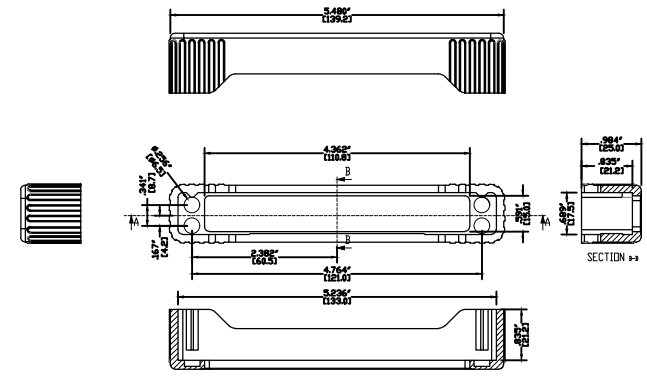

END PLATE

SK55 SEALING KIT
 OPTIONAL ACCESSORY

MF-80
 OPTIONAL ACCESSORY

MF-40
 OPTIONAL ACCESSORY

TORX HEAD SCREW

SEALING WASHER

ENCLOSURE PROFILE

SECTION B-B

EC55-END CAP
 OPTIONAL ACCESSORY

Optional End Caps (sold in pairs)	
Part #	Color
EC-SSBK	Black
EC-SSBL	Blue
EC-SSGN	Green
EC-SSRD	Red
EC-SSGY	Gray

COLOR LEGEND	
Part #	Anodized Color
B5S-160 BK	Black
B5S-160 BL	Blue
B5S-160 GD	Gold
B5S-160 GR	Green
B5S-160 RD	Red
B5S-160 SI	Silver

Sealing Kits - Optional Accessories	
Part #	Description
SK-40	SK-40 Sealing Kit for ALL 3/8\"/>

Title B5S-160 MASTER DRAWING		Dwg. No.	Part No.
Material: Aluminum 6063-T6(HE9)	FINISHES ARE IN BOXES AND TOLERANCES ARE:	Color:	Drn. Date: Rudy 9/10/2019
Finish: Anodized BS 1615	DECIMALS X = ±0.005 MILLIMETERS < .003 = ±0.025 ALLS = ±0.015	Qty:	Chk. Date:
Proj.	Sheet 1 of 1	App.	Date