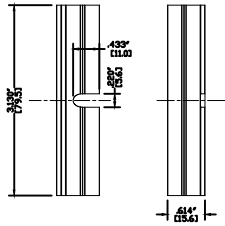

END PLATE

SK55 SEALING KIT
 OPTIONAL ACCESSORY

MF-80
 OPTIONAL ACCESSORY

MF-40
 OPTIONAL ACCESSORY

TORX HEAD SCREW

SEALING WASHER

ENCLOSURE PROFILE

SECTION B-B

Sealing Kits - Optional Accessories	
Part #	Description
SK-40	SK-40 Sealing Kit for ALL 3/8\"/>

Title B5S-160 MASTER DRAWING		Dwg. No.	Part No.
Material: Aluminum 6063-T6(HE9)	FINISHES ARE IN BOXES AND TOLERANCES ARE:	Color:	Drn. Date: Rudy 9/10/2019
Finish: Anodized BS 1615	DECIMALS X = ±0.005 MILLIMETERS < .003 = ±0.025 ALLS = ±0.015	Qty:	Chk. Date:
Proj.	Sheet 1 of 1	App.	Date