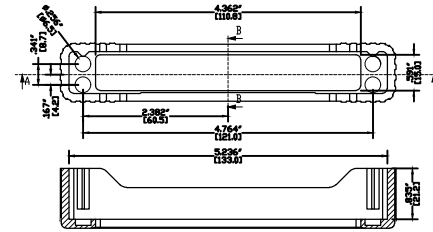

END PLATE

SK55 SEALING KIT
 OPTIONAL ACCESSORY

MF-80
 OPTIONAL ACCESSORY

MF-40
 OPTIONAL ACCESSORY

TORX HEAD SCREW

SEALING WASHER

ENCLOSURE PROFILE

SECTION B-B

Sealing Kits - Optional Accessories	
Part #	Description
SK-40	SK-40 Sealing Kit for ALL 3/8\"/>

Title B5S-160 MASTER DRAWING		Dwg. No.	Part No.
Material: Aluminum 6063-T6(HE9)	FINISHES ARE IN BOXES AND TOLERANCES ARE:	Color:	Drn. Date: Rudy 9/10/2019
Finish: Anodized BS 1615	DECIMALS X = ±0.005 MILLIMETERS < .003 = ±0.025 ALLS = ±0.015	Qty:	Chk. Date:
Proj.	Sheet 1 of 1	App.	Date