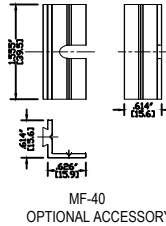

END PLATE

SK55 SEALING KIT
 OPTIONAL ACCESSORY

MF-80
 OPTIONAL ACCESSORY

MF-40
 OPTIONAL ACCESSORY

TORX HEAD SCREW

SEALING WASHER

ENCLOSURE PROFILE

SECTION B-B

Sealing Kits - Optional Accessories	
Part #	Description
SK-40	SK-40 Sealing Kit for ALL 3/8\"/>

Title B5S-160 MASTER DRAWING		Dwg. No.	Part No.
Material: Aluminum 6063-T6(HE9)	FINISHES ARE IN BOXES AND TOLERANCES ARE:	Color:	Drn. Date: Rudy 9/10/2019
Finish: Anodized BS 1615	DECIMALS X = ±0.005 MILLIMETERS < .003 = ±0.025 ALLS = ±0.015	Qty:	Chk. Date:
Proj.	Sheet 1 of 1	App.	Date