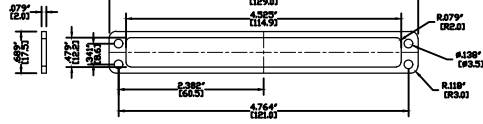

END PLATE

SK55 SEALING KIT
 OPTIONAL ACCESSORY

MF-80
 OPTIONAL ACCESSORY

MF-40
 OPTIONAL ACCESSORY

TORX HEAD SCREW

SEALING WASHER

ENCLOSURE PROFILE

SECTION B-B