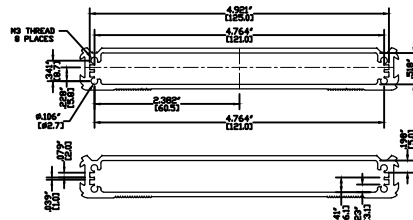

END PLATE

SK55 SEALING KIT
 OPTIONAL ACCESSORY

MF-80
 OPTIONAL ACCESSORY

MF-40
 OPTIONAL ACCESSORY

TORX HEAD SCREW

SEALING WASHER

ENCLOSURE PROFILE

SECTION B-B

Sealing Kits - Optional Accessories	
Part #	Description
SK-40	SK-40 Sealing Kit for ALL 3/8\"/>

Title B5S-160 MASTER DRAWING		Dwg. No.	Part No.
Material: Aluminum 6063-T6(HE9)	FINISHES ARE IN BOXES AND TOLERANCES ARE:	Color:	Drn. Date: Rudy 9/10/2019
Finish: Anodized BS 1615	DECIMALS X = ±0.005 MILLIMETERS < .003 = ±0.025 ALLS = ±0.015	Qty:	Chk. Date:
Proj.	Sheet 1 of 1	App.	Date