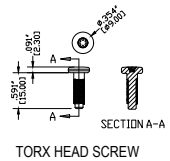

END PLATE

SK55 SEALING KIT
 OPTIONAL ACCESSORY

MF-80
 OPTIONAL ACCESSORY

MF-40
 OPTIONAL ACCESSORY

TORX HEAD SCREW

SEALING WASHER

ENCLOSURE PROFILE

SECTION B-B

Sealing Kits - Optional Accessories	
Part #	Description
SK-40	SK-40 Sealing Kit for ALL 3/8\"/>

Title B5S-160 MASTER DRAWING		Dwg. No.	Part No.
Material: Aluminum 6063-T6(HE9)	FINISHES ARE IN BOXES AND TOLERANCES ARE:	Color:	Drn. Date: Rudy 9/10/2019
Finish: Anodized BS 1615	DECIMALS X = ±0.005 MILLIMETERS < .003 = ±0.025 ALLS = ±0.015	Qty:	Chk. Date:
Proj.	Sheet 1 of 1	App.	Date