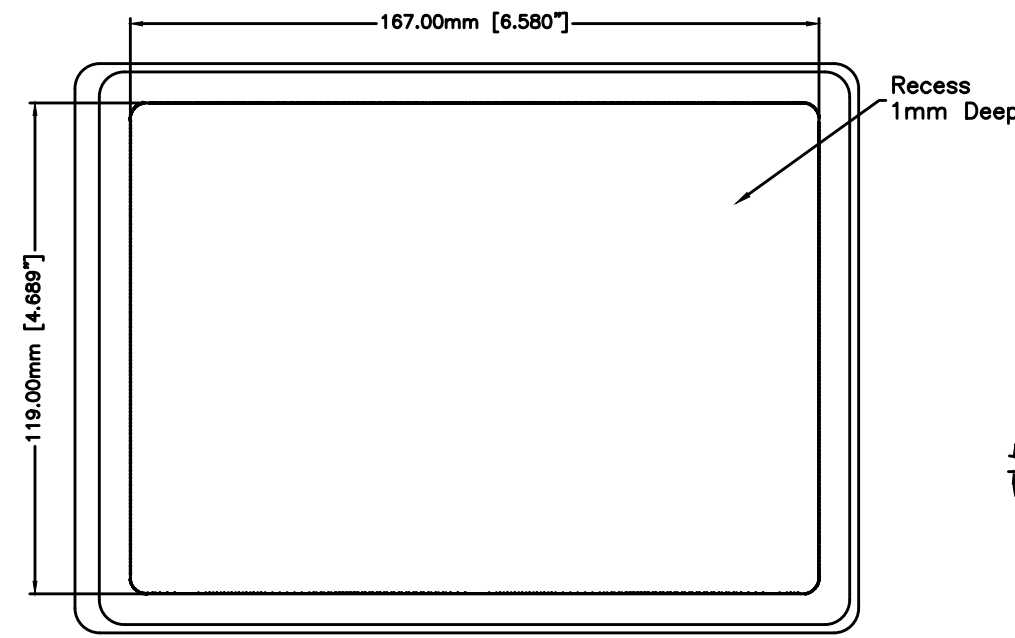

COVER-INSIDE

COVER-OUTSIDE

SECTION A-A  
90-86-008  
Deep Bottom Version

SECTION A-A  
05-14-007/009  
Shallow Bottom Version

Scale 3:1  
Detail A

BASE-INSIDE

BASE-OUTSIDE

PC-BOARD - MTG. HOLES