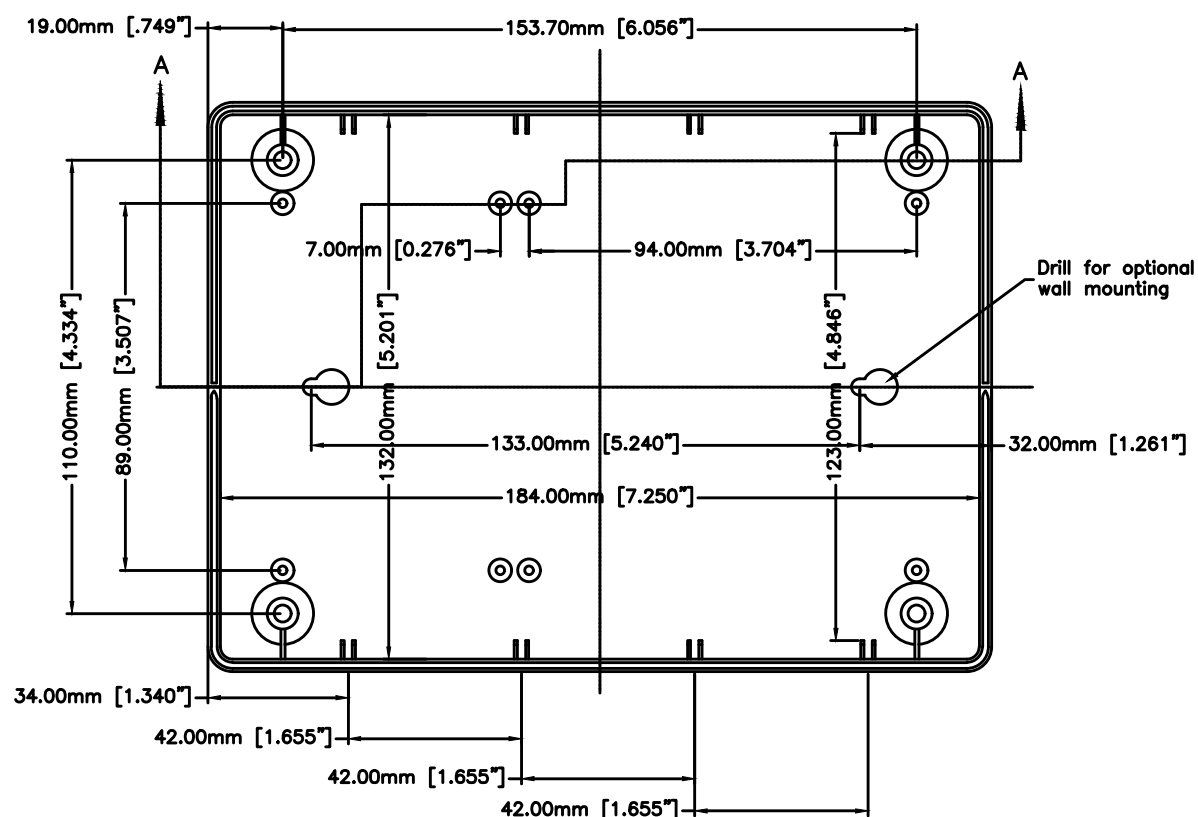

COVER-INSIDE

COVER-OUTSIDE

SECTION A-A  
90-86-008  
Deep Bottom Version

SECTION A-A  
05-14-007/009  
Shallow Bottom Version

Scale 3:1  
Detail A

BASE-INSIDE

BASE-OUTSIDE

PC-BOARD - MTG. HOLES