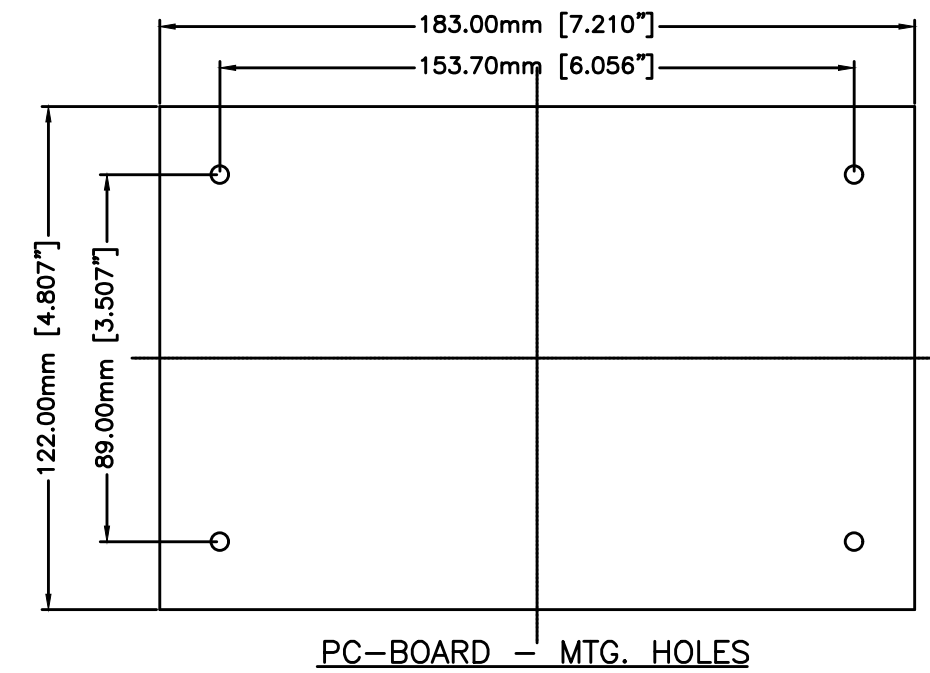

COVER-INSIDE

COVER-OUTSIDE

SECTION A-A  
90-86-008  
Deep Bottom Version

SECTION A-A  
05-14-007/009  
Shallow Bottom Version

Scale 3:1  
Detail A

BASE-INSIDE

BASE-OUTSIDE

PC-BOARD - MTG. HOLES