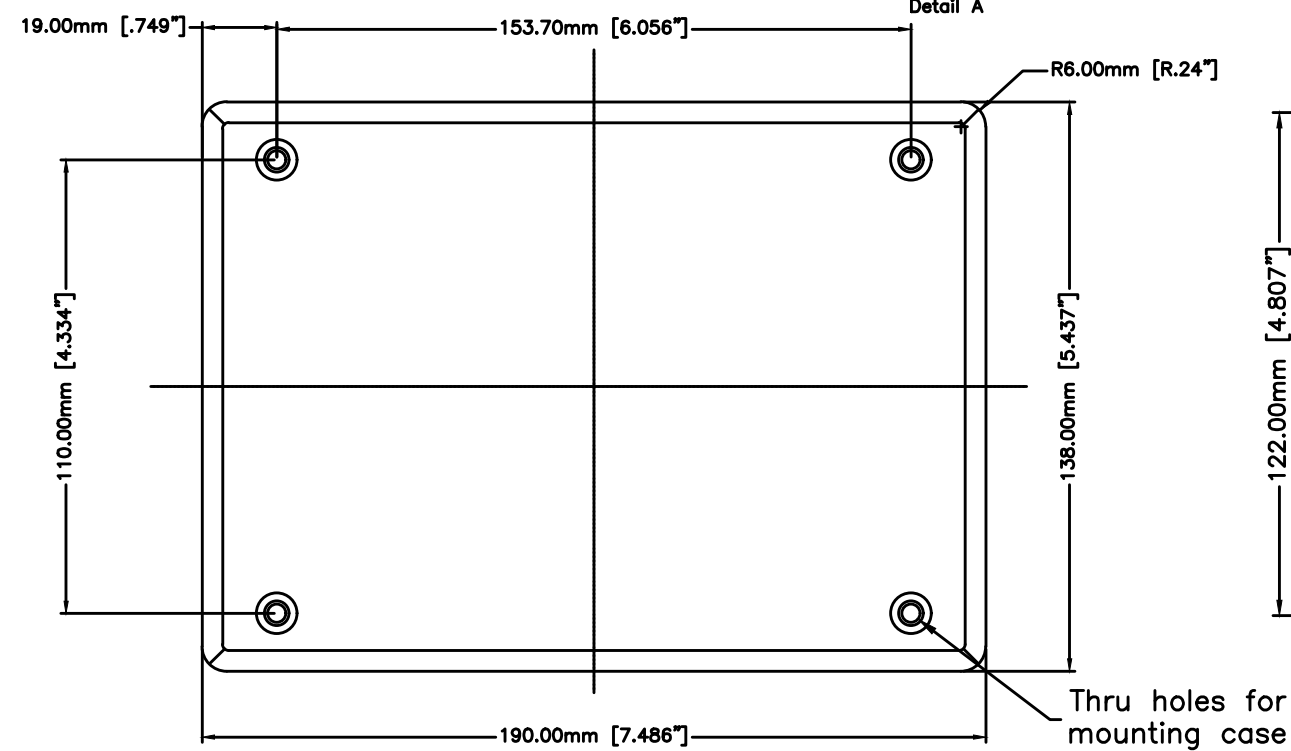

COVER-INSIDE

COVER-OUTSIDE

SECTION A-A  
90-86-008  
Deep Bottom Version

SECTION A-A  
05-14-007/009  
Shallow Bottom Version

Scale 3:1  
Detail A

BASE-INSIDE

BASE-OUTSIDE

PC-BOARD - MTG. HOLES