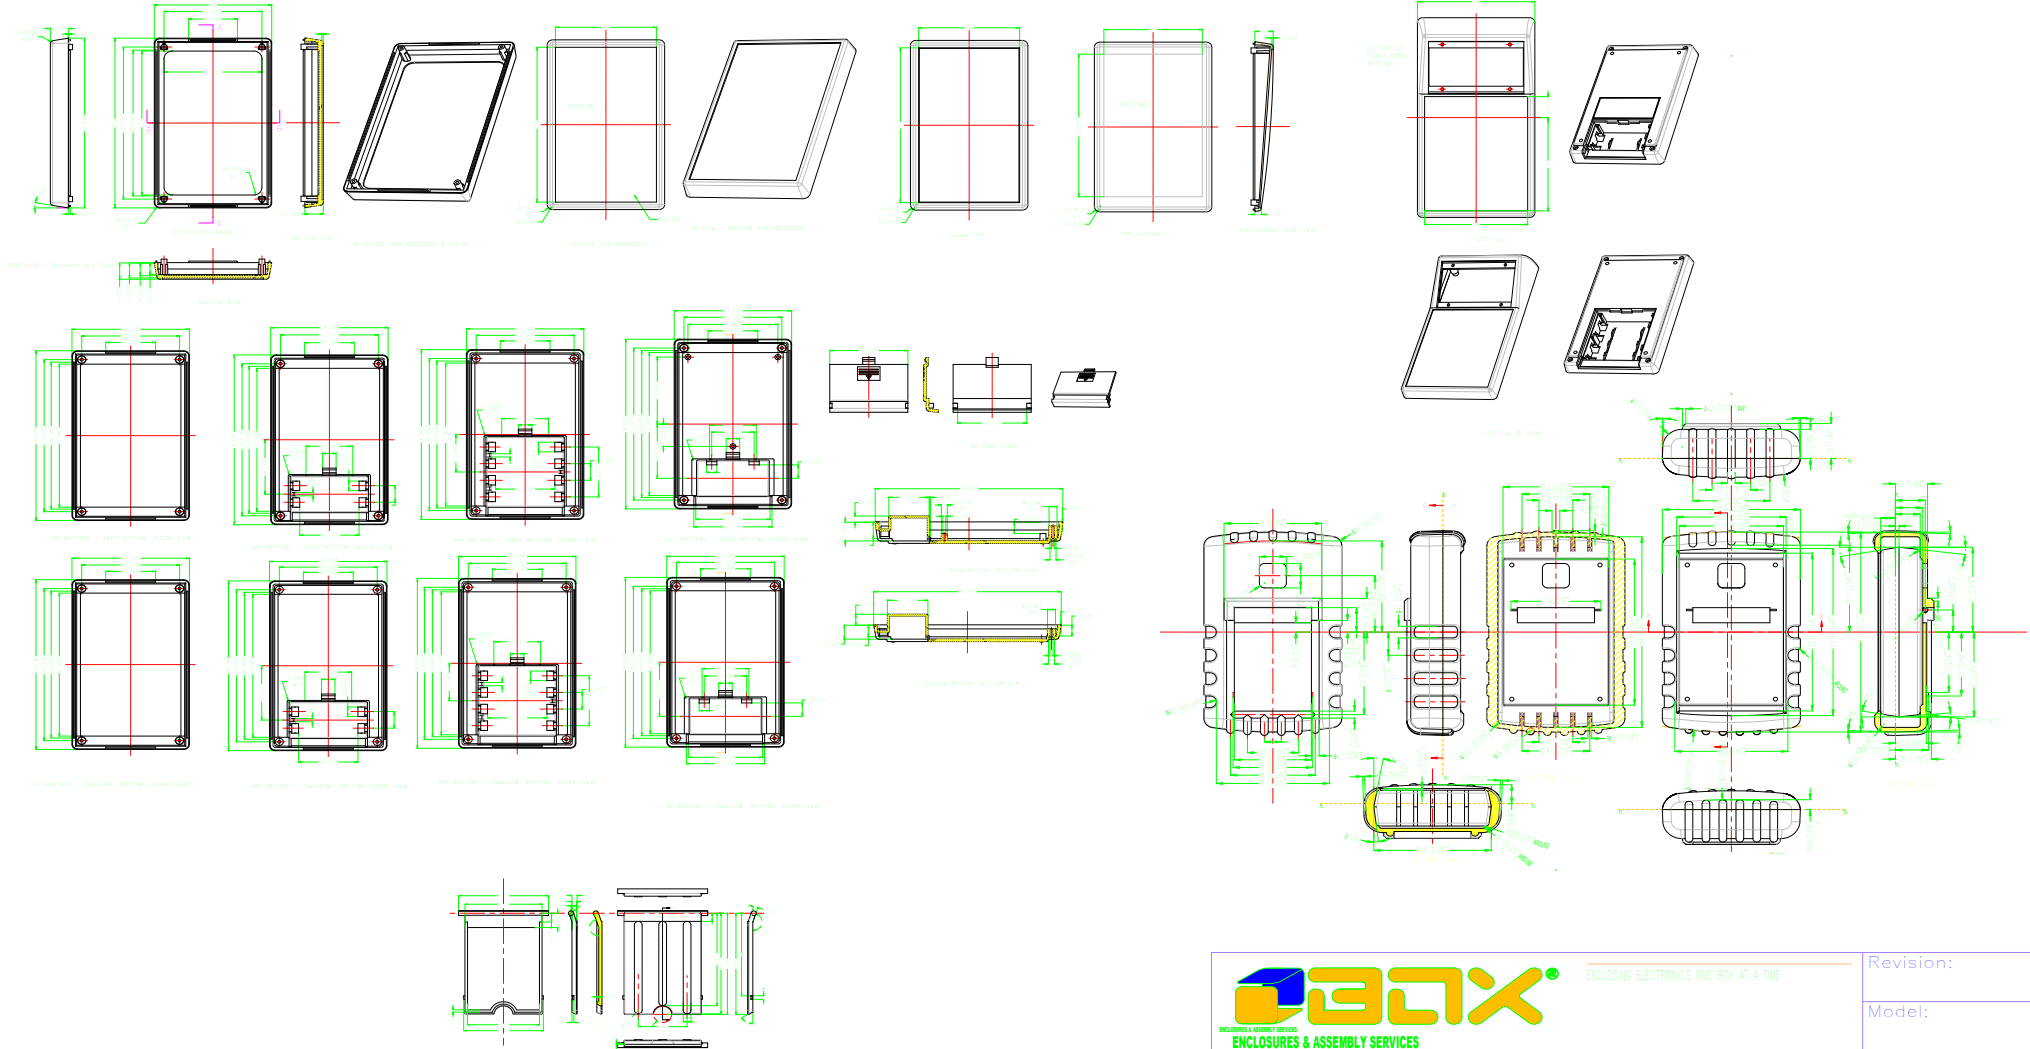

ENCLOSURES & ASSEMBLY SERVICES
ENCLOSURES & ASSEMBLY SERVICES

ENCLOSING ELECTRONICS ONE BOX AT A TIME

TEL: 847-932-4700

BOX ENCLOSURES, INC
28835 N. HERKY DRIVE, #114,
LAKE BLUFF, IL 60044

WWW.BOXENCLOSURES.COM

FAX: 847-932-4701

THIS DRAWING IS THE PROPERTY OF AND MAY EMBODY PROPRIETARY INFORMATION OWNED BY X-Box Enclosures. IT IS PROVIDED UNDER A CONFIDENTIAL RELATIONSHIP FOR A SPECIFIC PURPOSE. THE RECIPIENT AGREES TO USE IT ONLY FOR SUCH PURPOSE AND RETURN IT TO X-Box Enclosure UPON REQUEST.

ENCLOSURING ELECTRONICS ONE BOX AT A TIME ENCLOSURES & ASSEMBLY SERVICES ENCLOSURES & ASSEMBLY SERVICES		Revision:	
		Model:	
Title 90-SERIES		Dwg. No.:	Part No.:
Material:	TOLERANCE all dimension in mm unless otherwise specified. x ±0.20 .x ±0.10 .xx ±0.05 ANGLE ±0.5°	Color:	Drn. Date Tan zonghaun Apr 10 04
Finish:		Qty:	Chk. Date
Proj.		A4 Sheet of 1	App. Date